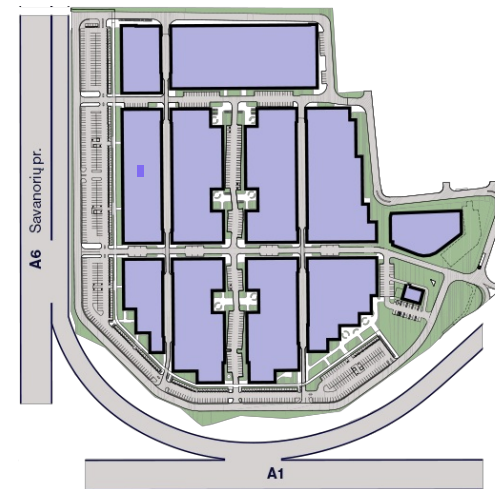

1 floor

2A-14 Available

First floor area

70,23 m²

The premises can be connected, and partitions can be installed according to your business needs.

Lina Volodzkienė

+370 690 20007

lina.volodzkiene@sbaurban.lt