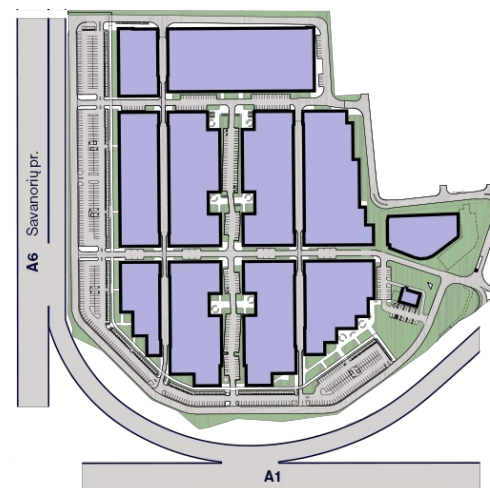

E-STATION

Total area	m ²
First floor area	m ²

The premises can be connected, and partitions can be installed according to your business needs.

Marius Prieskenis

+370 613 54 609

marius.prieskenis@urbanhub.lt